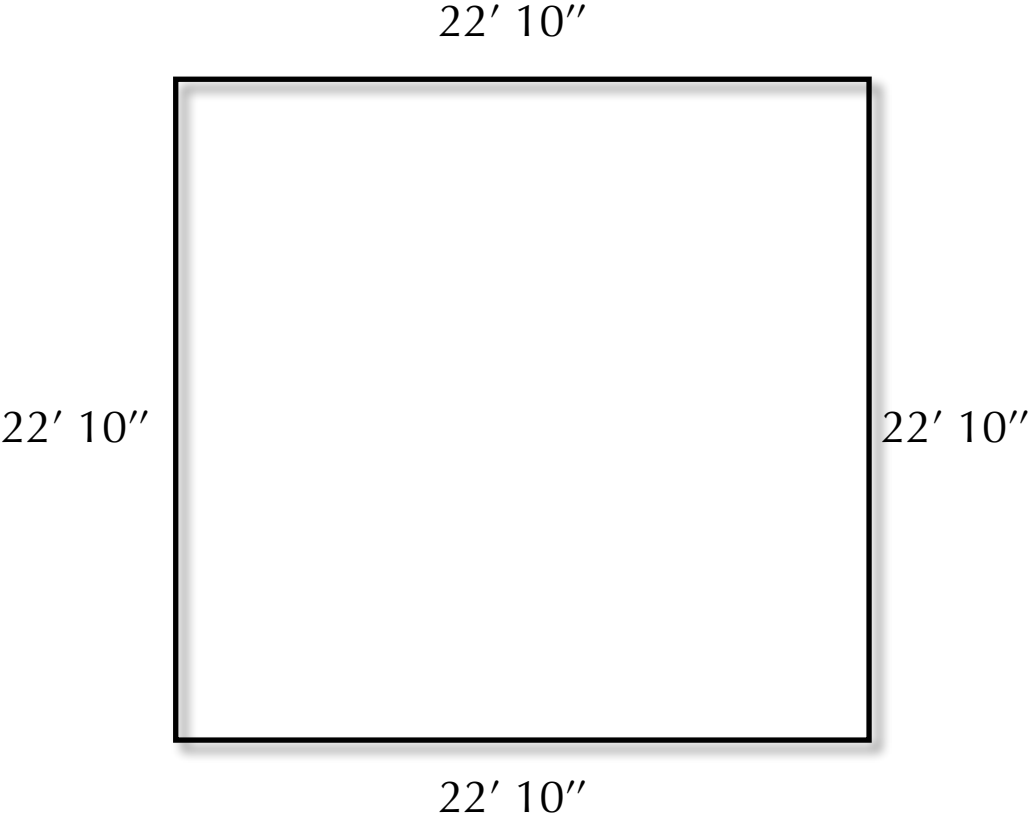

10 Studio

Movement Studio In the Commons

Ceiling

Sandhill Studio
(Printmaking & Book Arts)

Ceiling

Door: 2'11" X 6' 8"
Garage Door: 10' X 10'4"

Wildcat Studio (ADA)

Diablo Studio