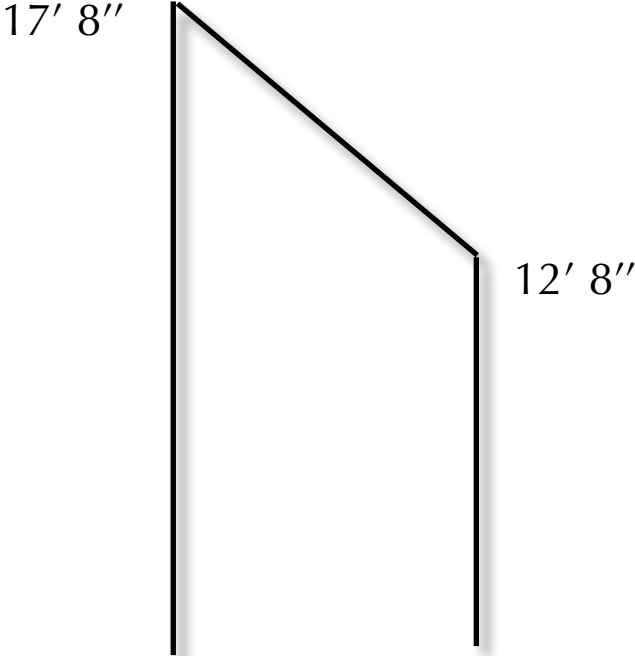

10 Studio

Movement Studio In the Commons

Ceiling

Sandhill Studio
(Printmaking & Book Arts)

Ceiling

Door: 2'11" X 6' 8"
Garage Door: 10' X 10'4"

Wildcat Studio (ADA)

Diablo Studio