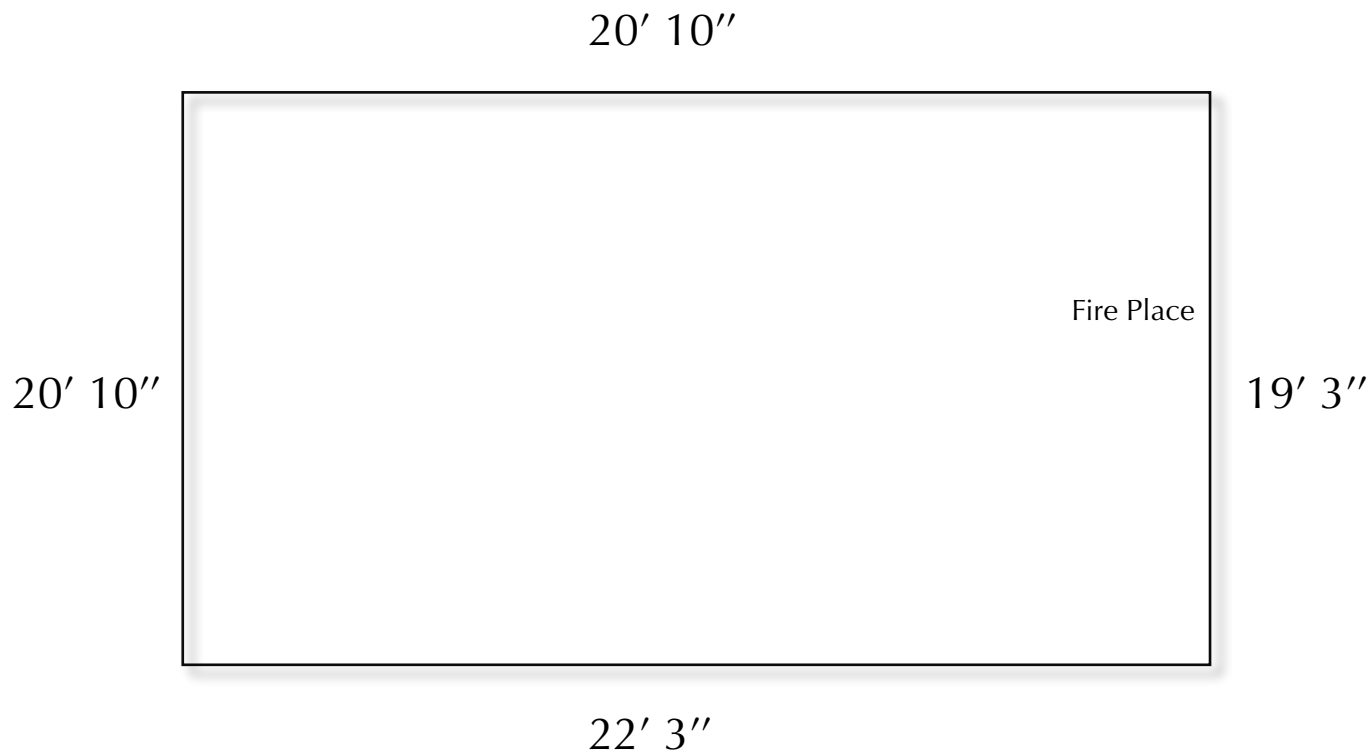

10 Studio

Movement Studio In the Commons

Ceiling

Sandhill Studio
(Printmaking & Book Arts)

Ceiling

Door: 2'11" X 6' 8"
Garage Door: 10' X 10'4"

Wildcat Studio (ADA)

Diablo Studio