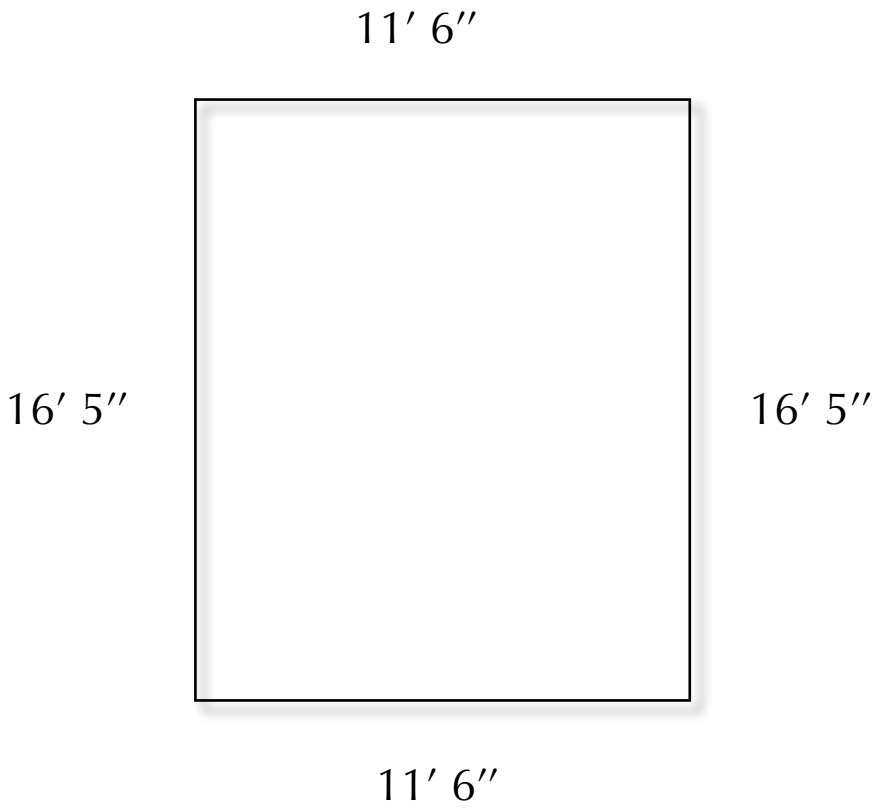

10 Studio

Movement Studio In the Commons

Ceiling

Sandhill Studio
(Printmaking & Book Arts)

Ceiling

Door: 2'11" X 6' 8"
Garage Door: 10' X 10'4"

Wildcat Studio (ADA)

Diablo Studio