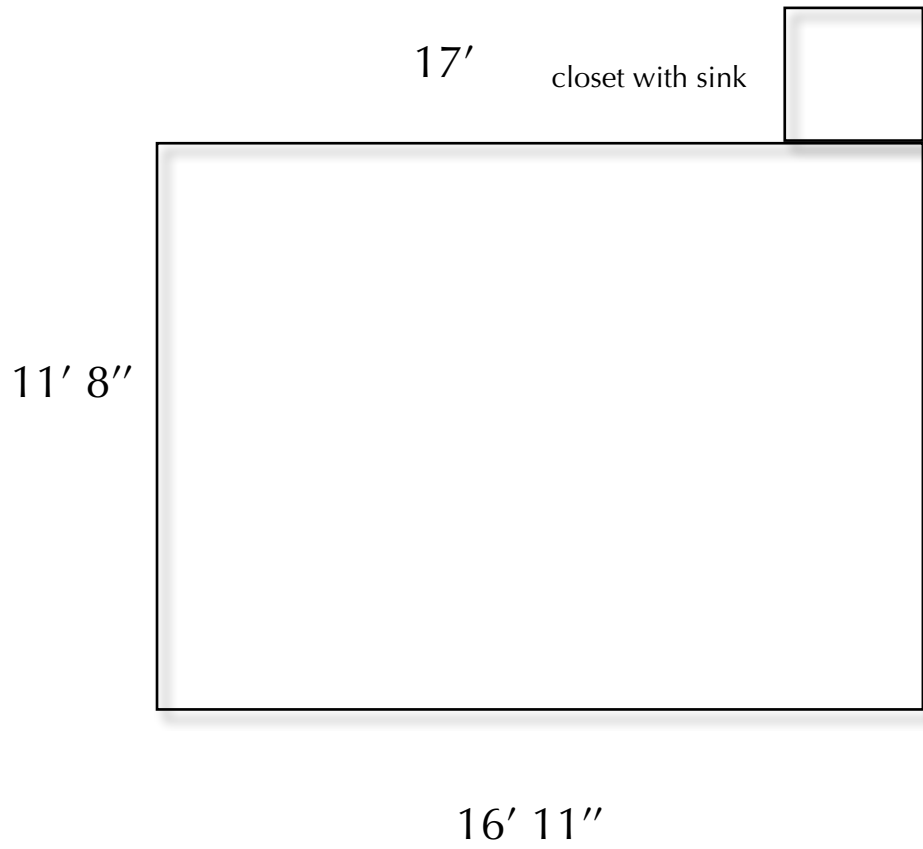

10 Studio

Movement Studio In the Commons

Ceiling

Sandhill Studio
(Printmaking & Book Arts)

Ceiling

Door: 2'11" X 6' 8"
Garage Door: 10' X 10'4"

Wildcat Studio (ADA)

Diablo Studio